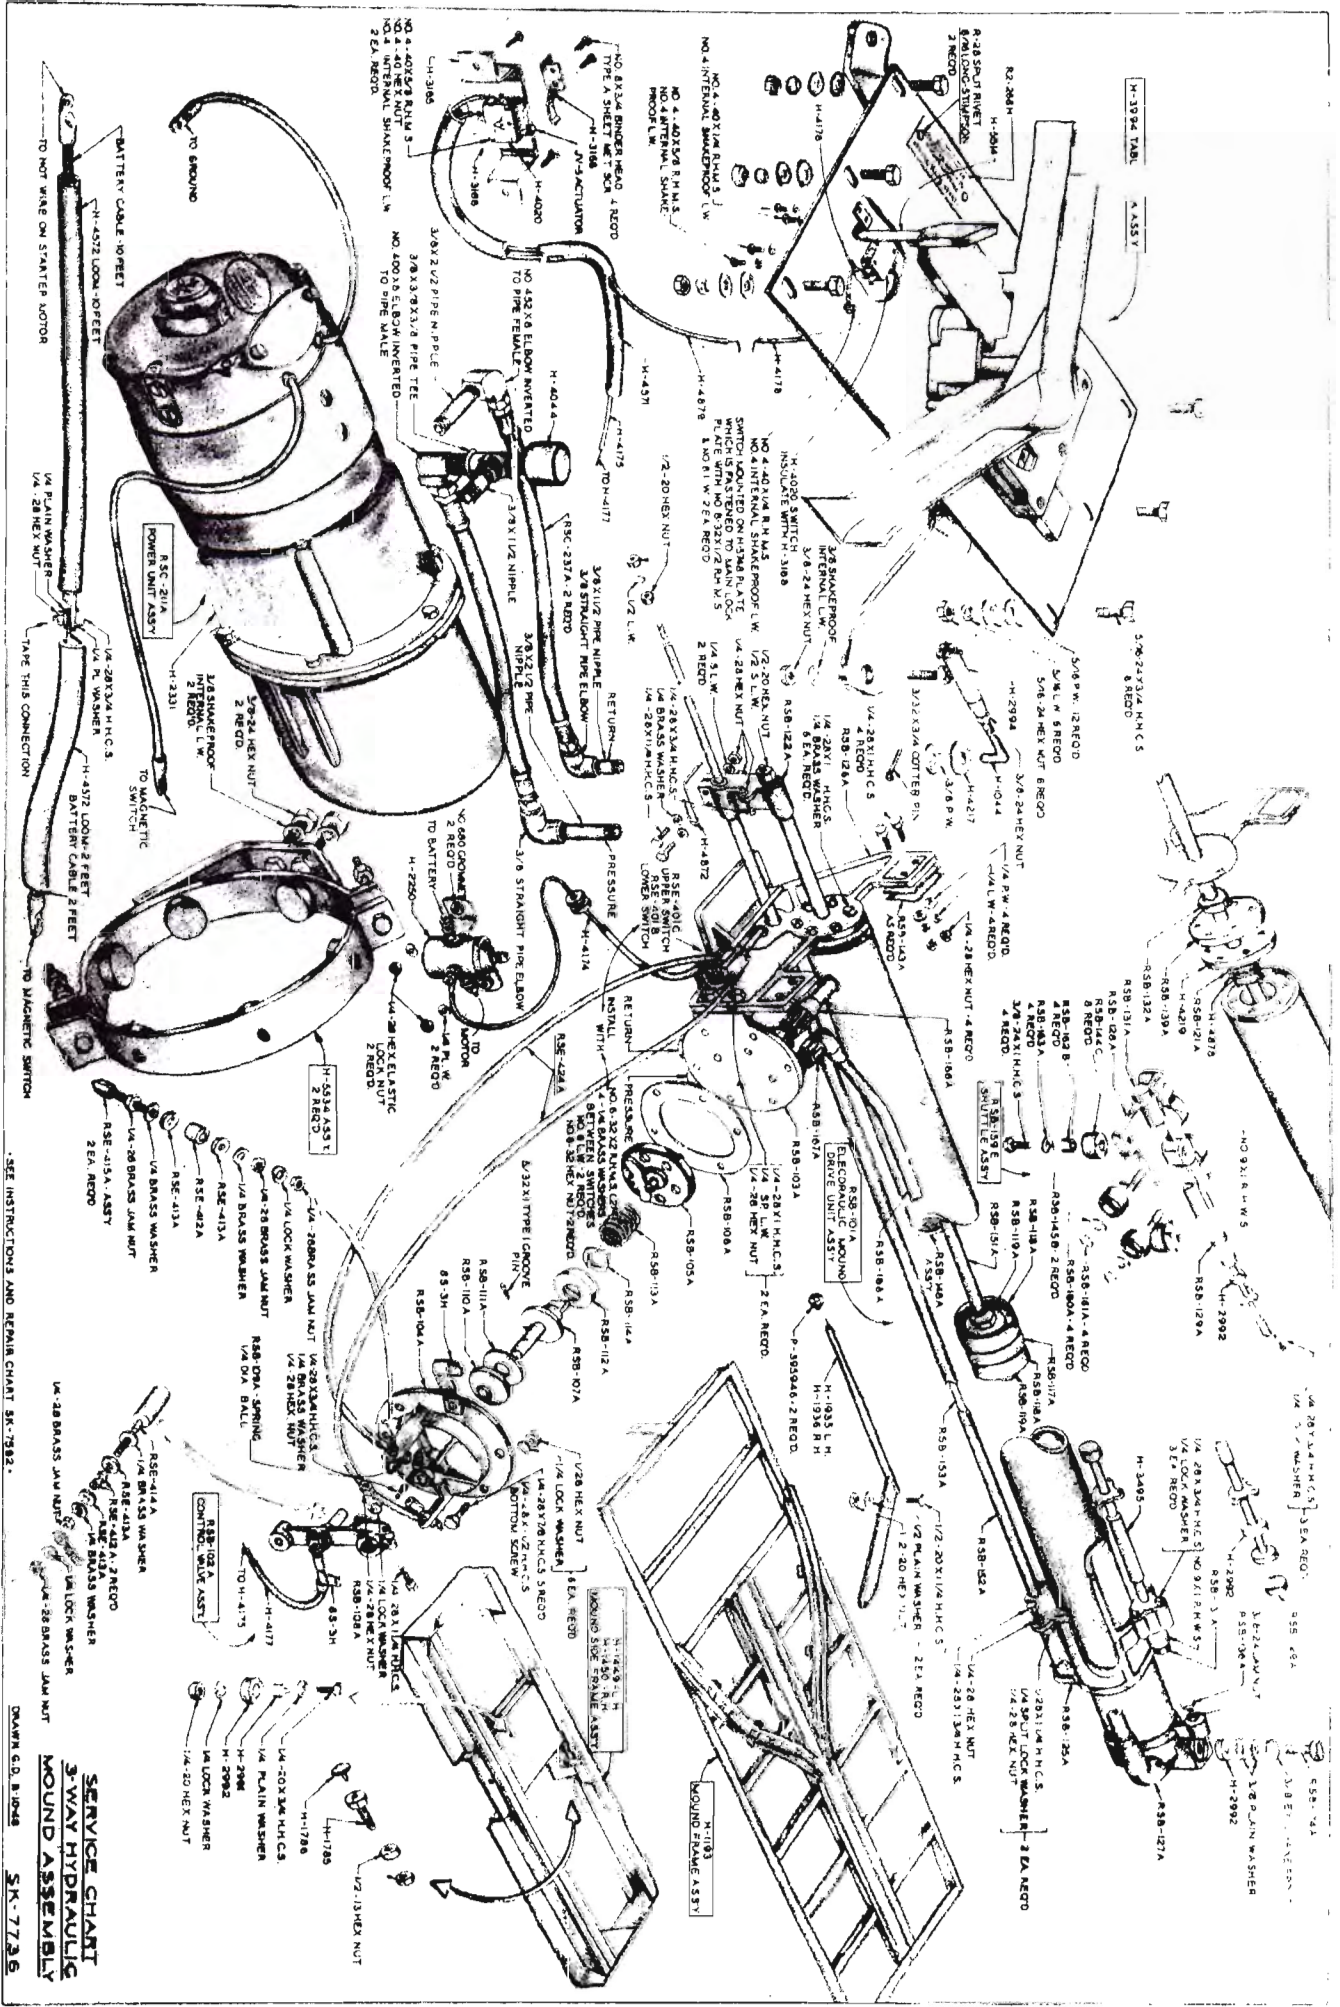

SEE INSTRUCTIONS AND REPAIR CHART SK-7292.

SERVICE CHART
3-WAY HYDRAULIC
PUMP ASSEMBLY
DRAWN G.D. BOWLES SK-7736