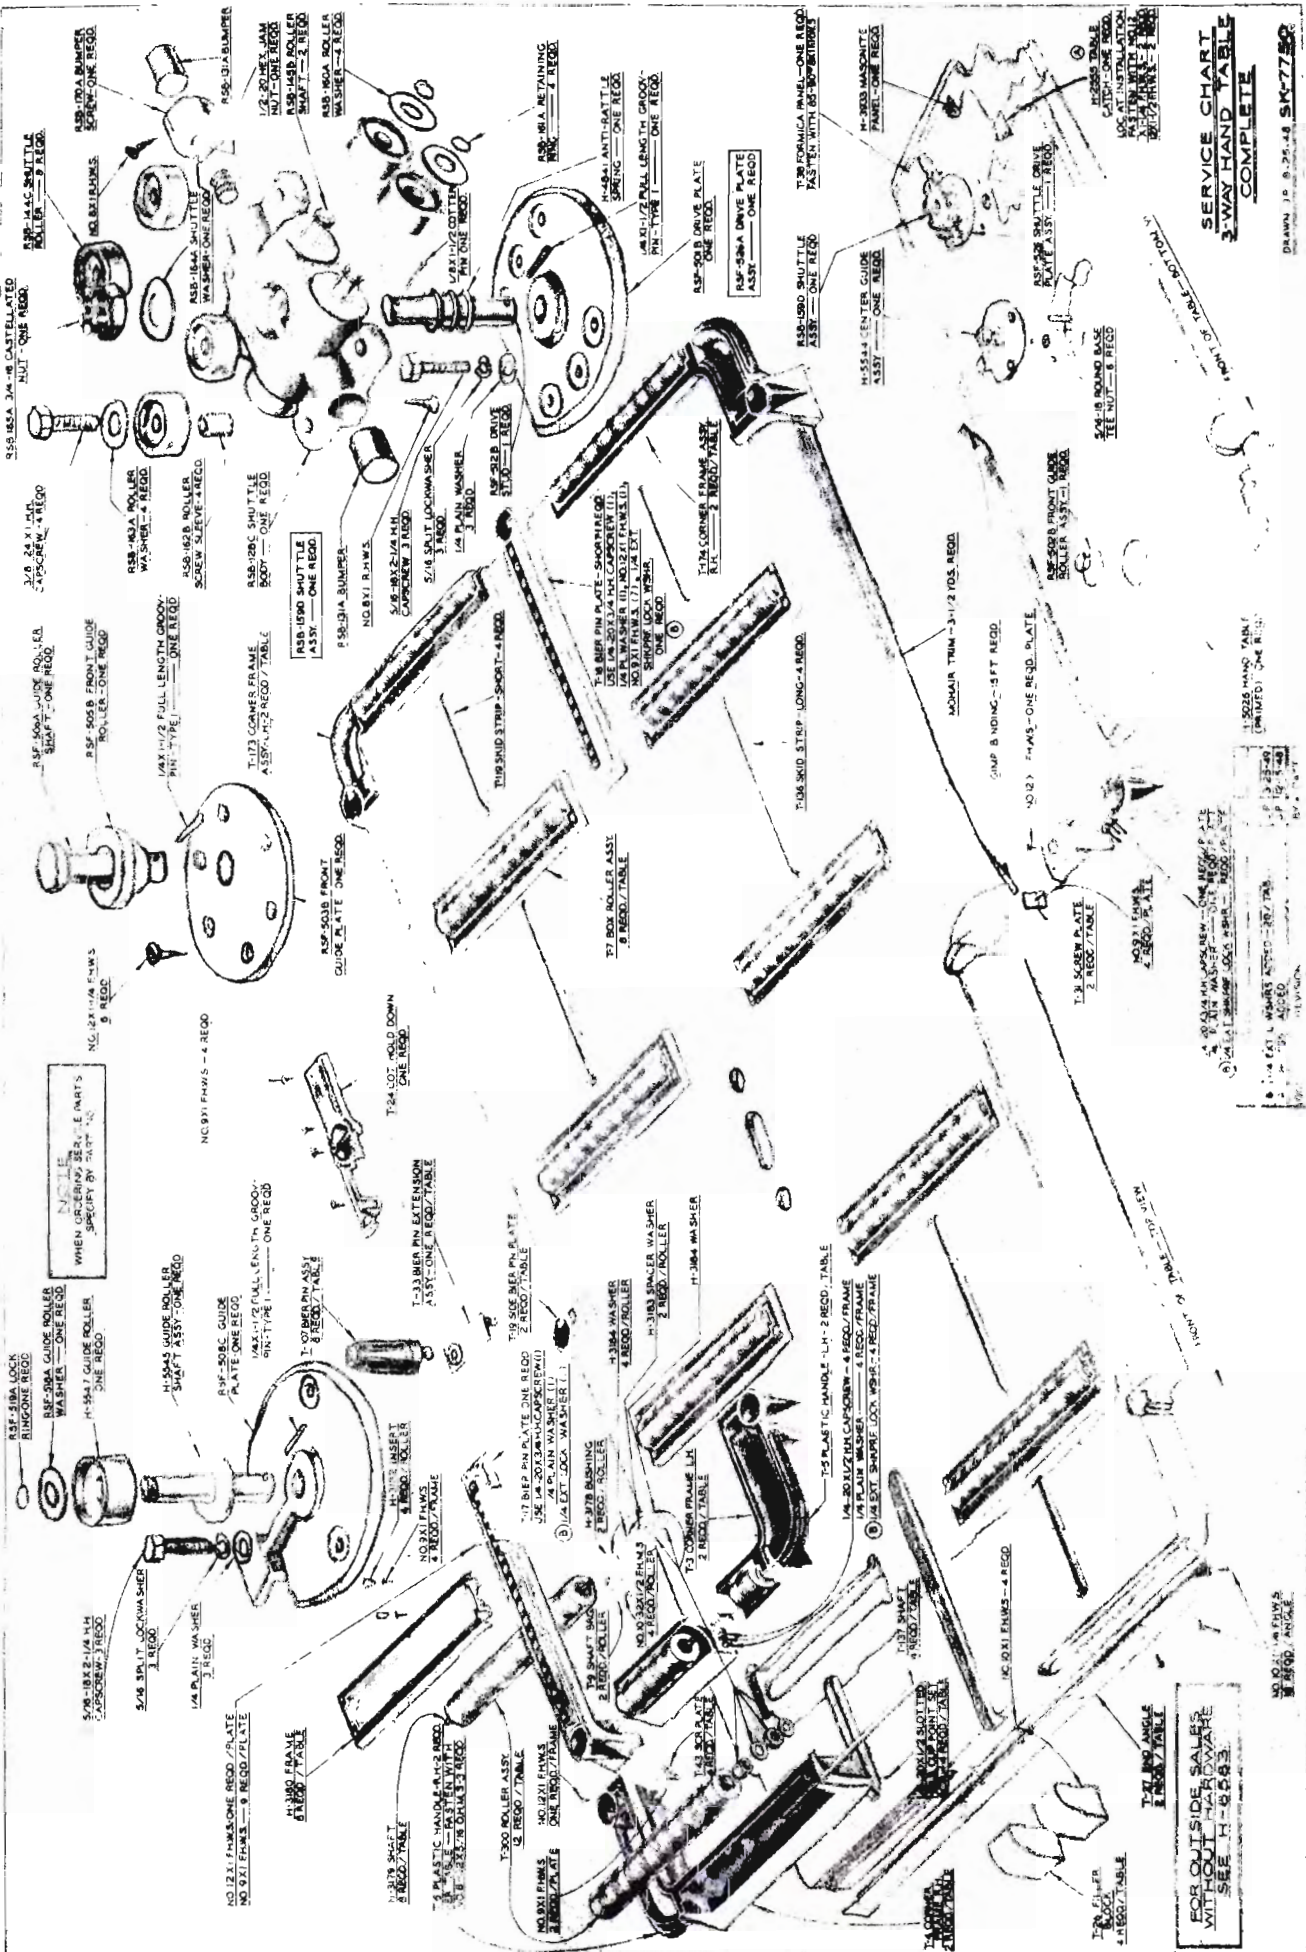

SERVICE CHART
3-WAY HAND TABLE
COMPLETE

DRAWN BY: 0-26-48 SM-7750

FOR OUTSIDE SALES
WITHOUT HARDWARE
SEE H-6683