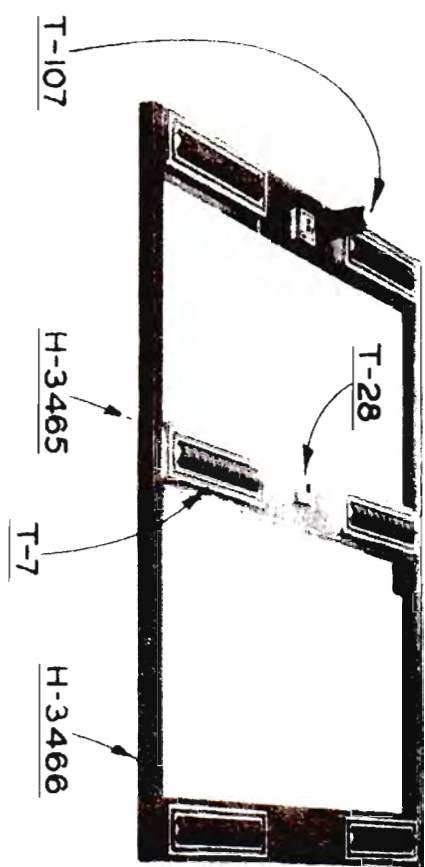

EXTENSION ROLLER ASSY.

FRONT

REAR

CASKET RACK ASSY.