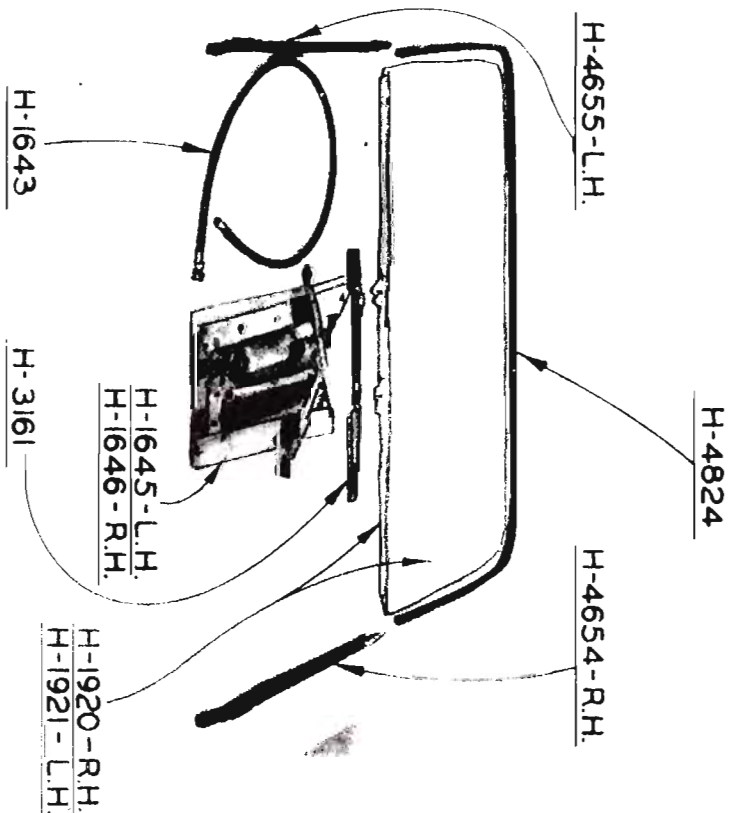

REAR SIDE DOOR GLASS &
REGULATOR ASSY-HYDRAULIC