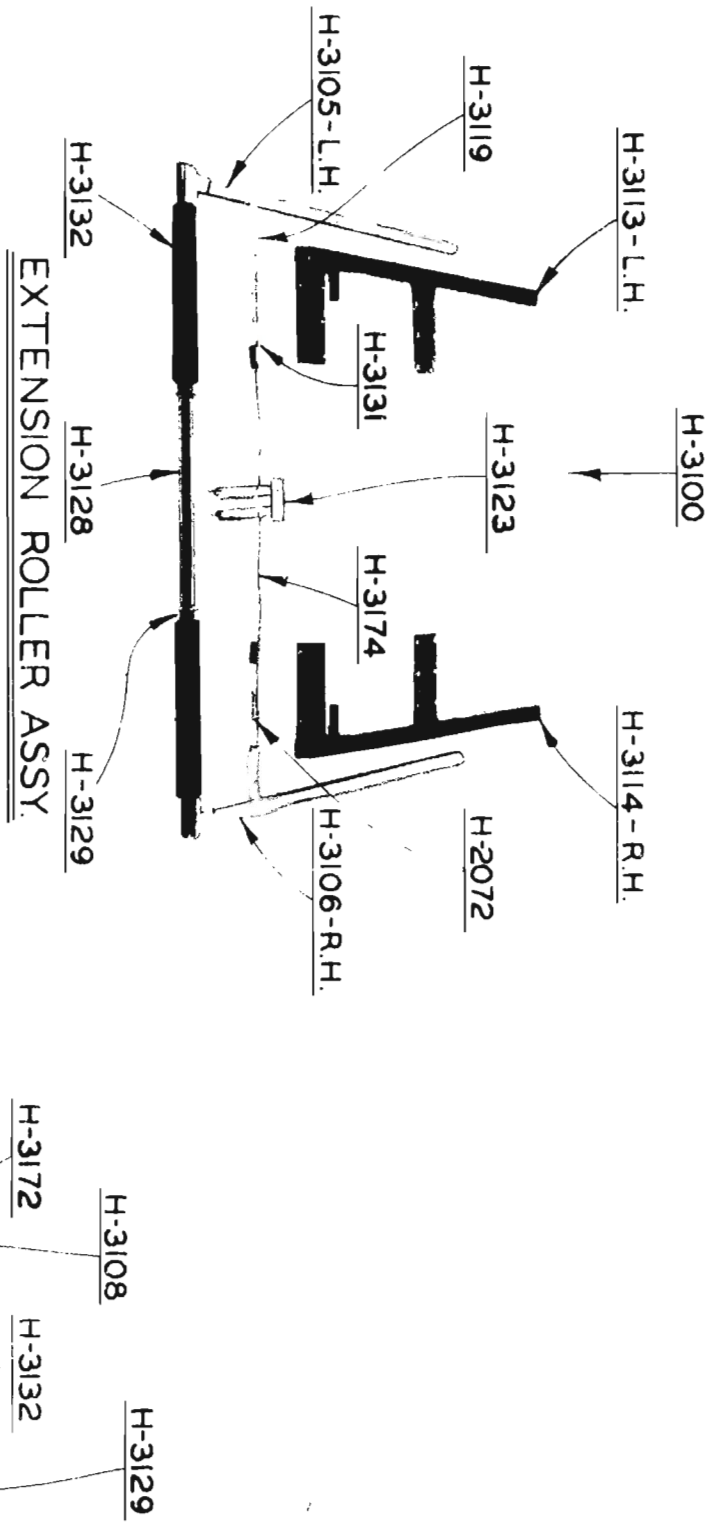

EXTENSION ROLLER ASSY.