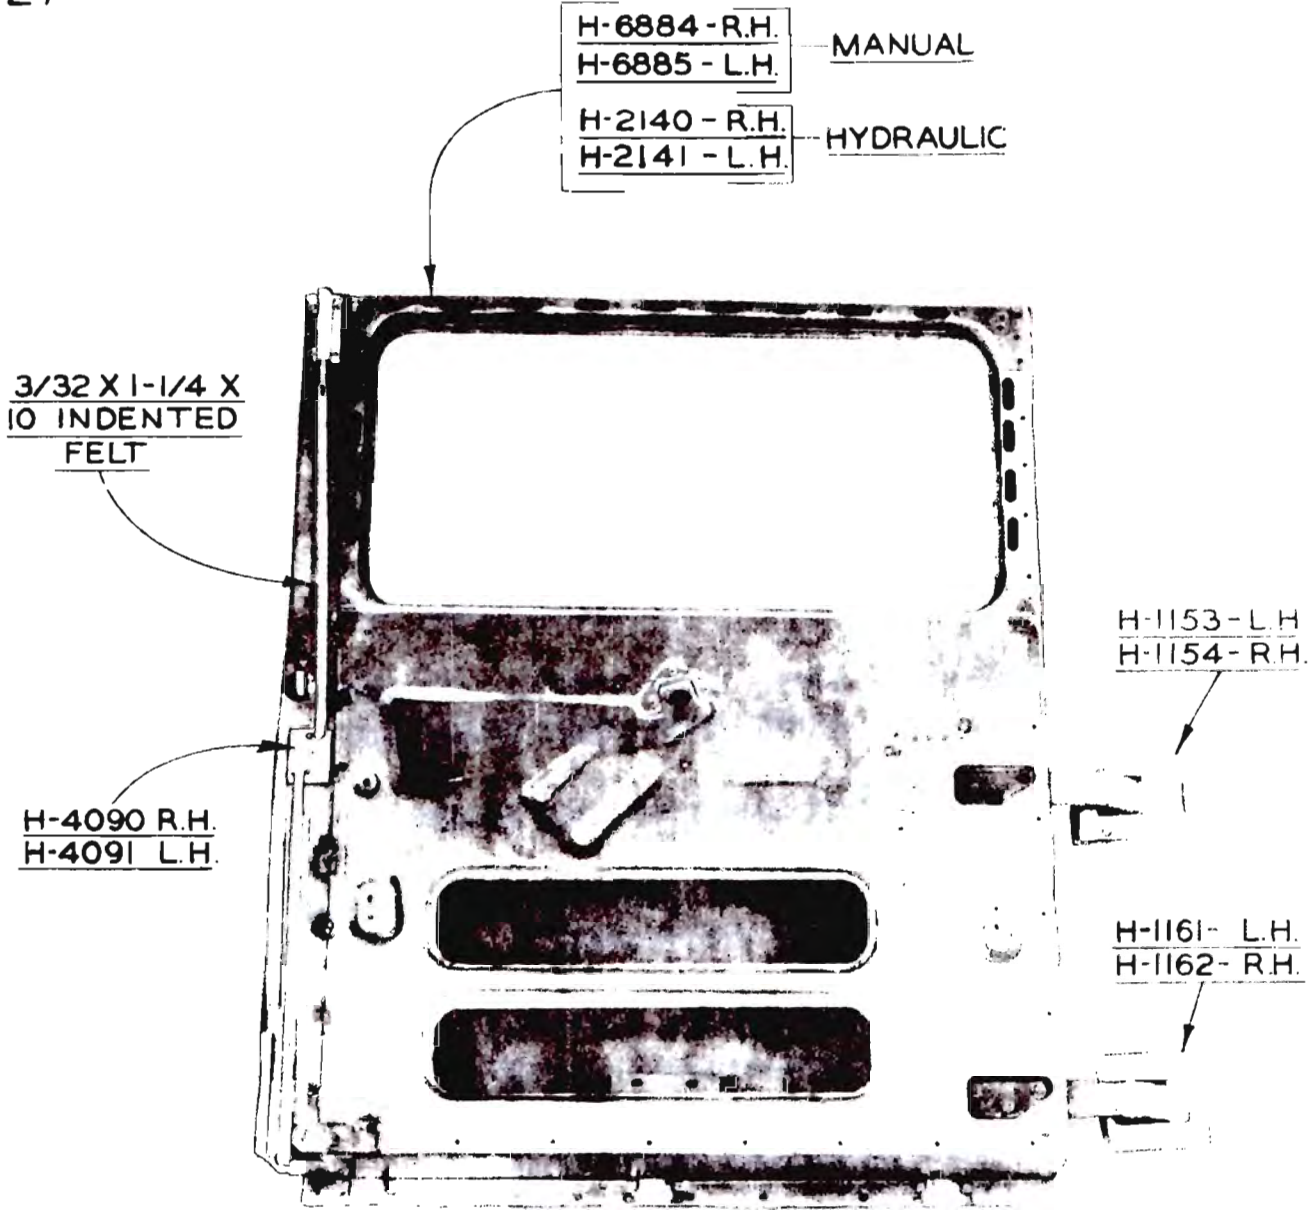

REAR SIDE DOOR ASSEMBLY-- IN WHITE --3-WAY

HYDRAULIC
MANUAL