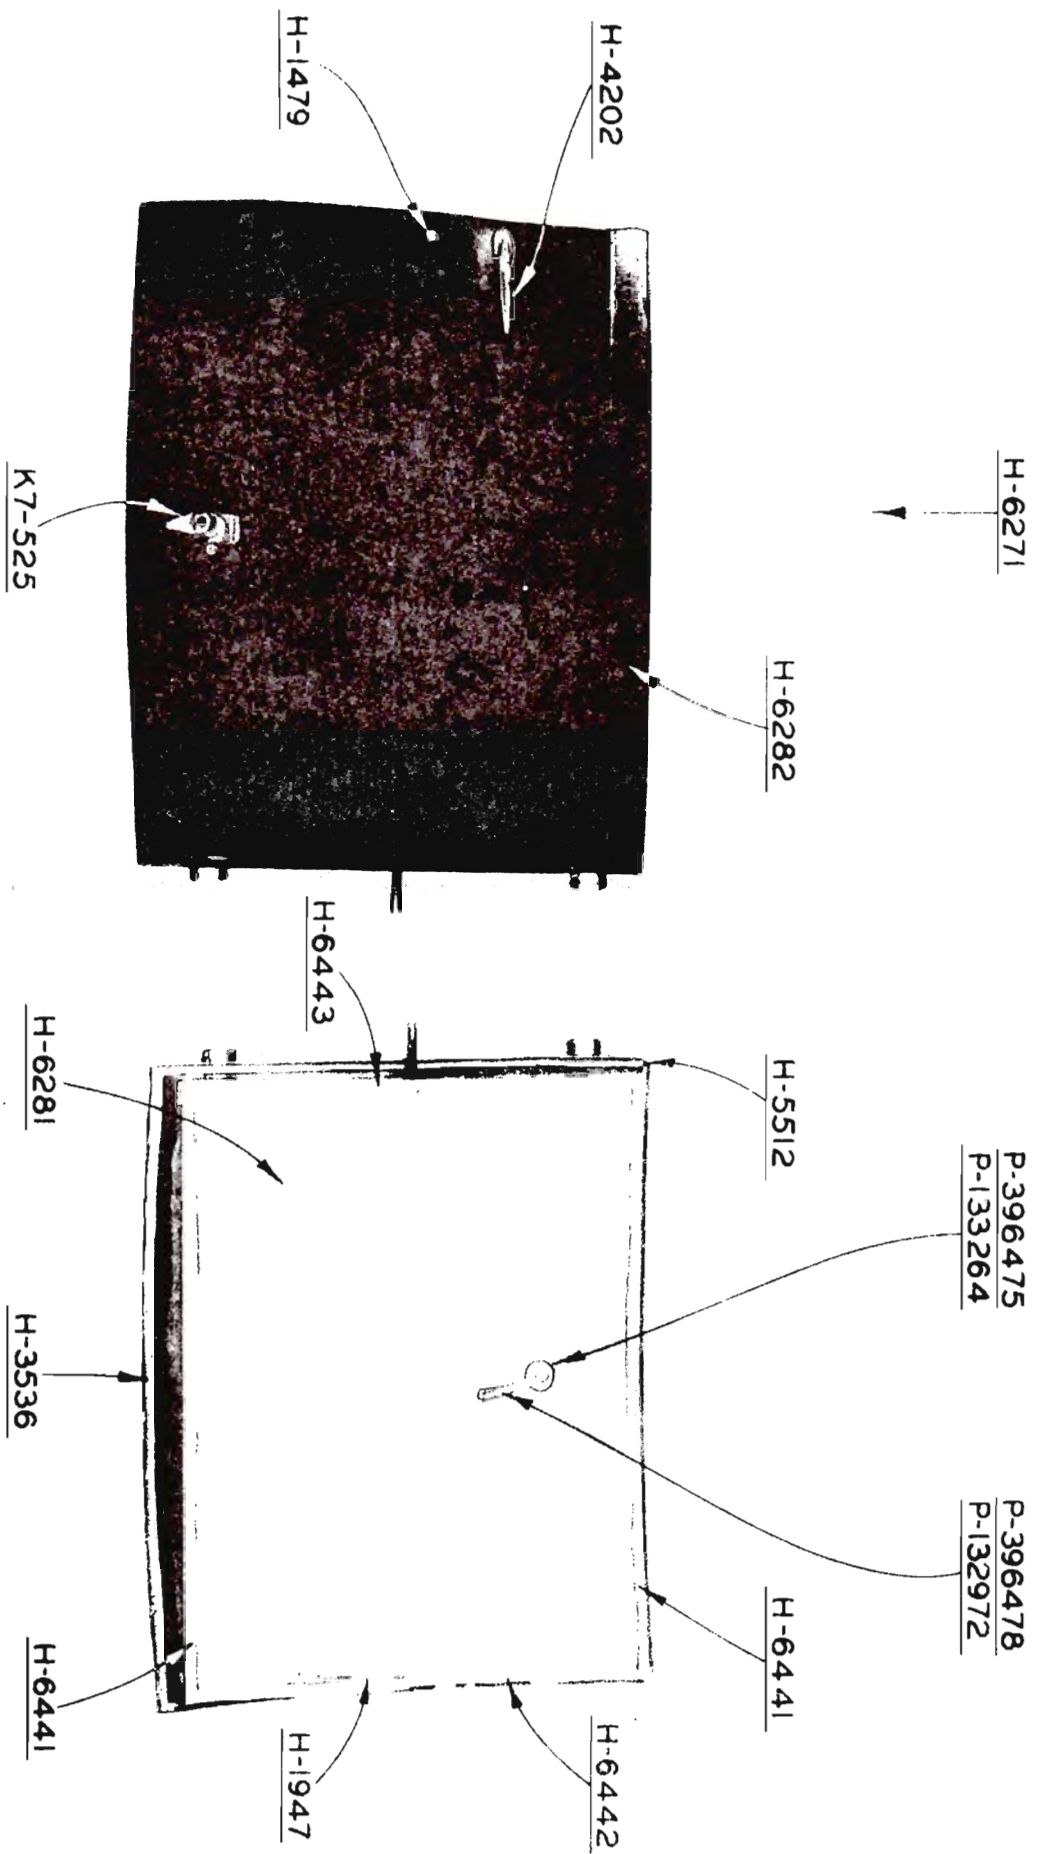

BACK DOOR ASSEMBLY — COMPLETE — FLOWER CAR