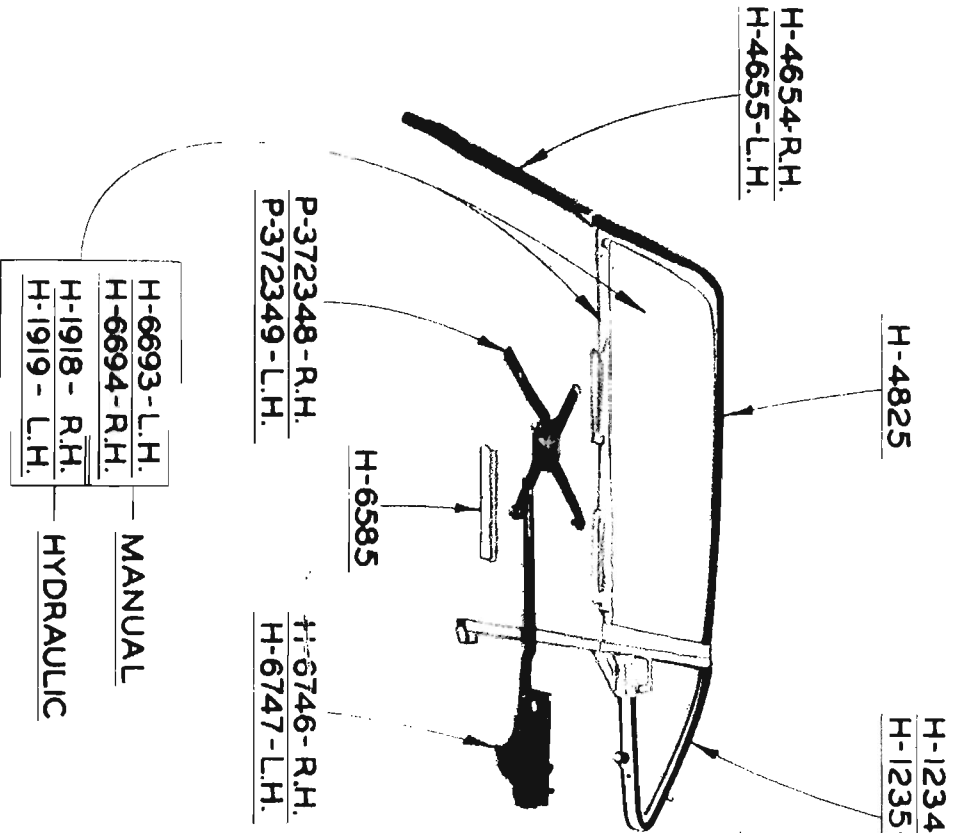

FRONT DOOR GLASS & REGULATOR ASSY.

HYDRAULIC
MANUAL

E.L. & 3-WAY

FRONT DOOR GLASS & REGULATOR ASSY.

HYDRAULIC
MANUAL

FLOWER CAR