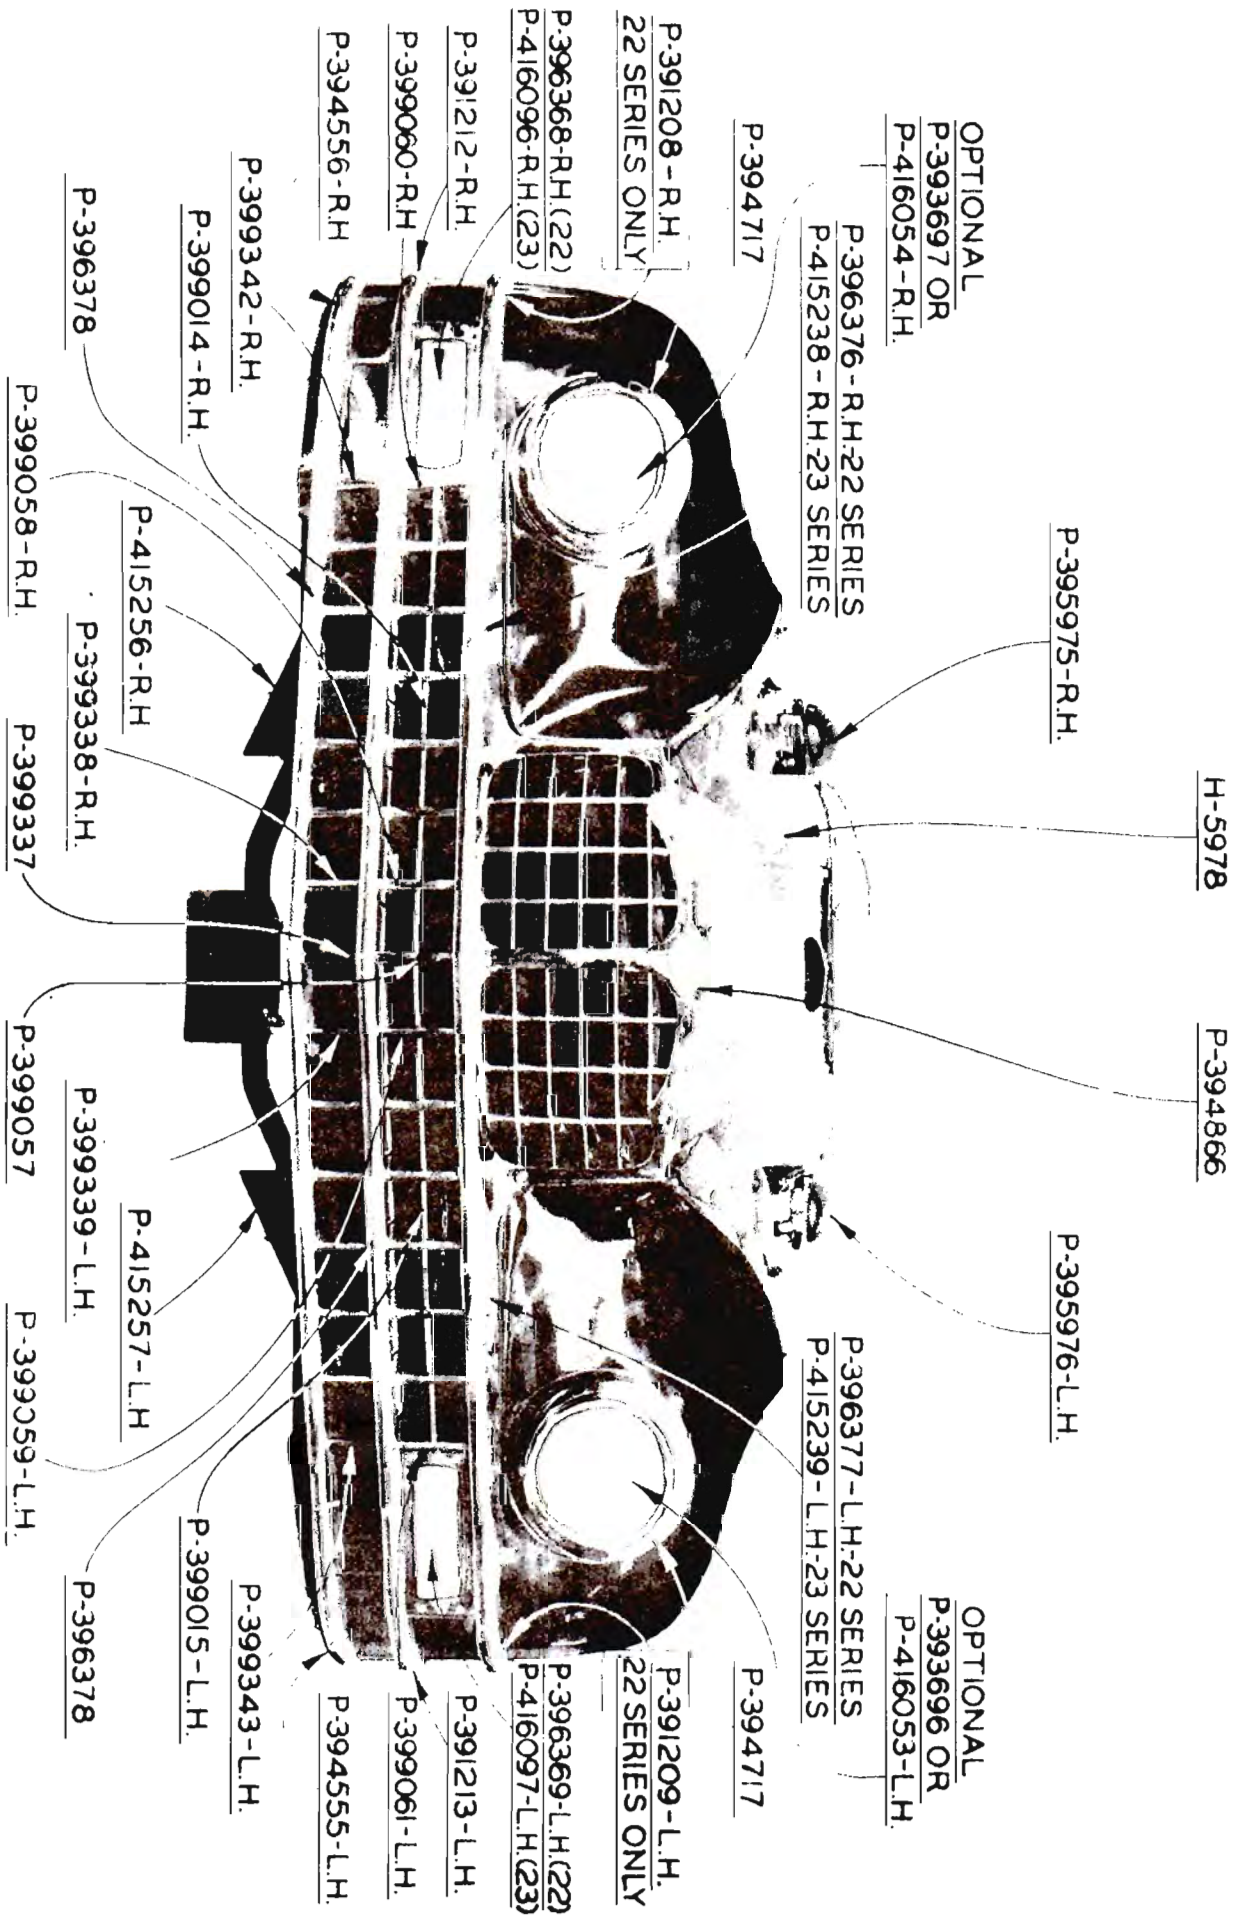

H-5978

P-394866

P-395975-R.H.

P-395976-L.H.

OPTIONAL
P-393697 OR
P-416054-R.H.

P-396376-R.H.-22 SERIES
P-415238-R.H.-23 SERIES

OPTIONAL
P-393696 OR
P-416053-L.H.

P-396377-L.H.-22 SERIES
P-415239-L.H.-23 SERIES

P-394717

P-394717

P-391208-R.H.
22 SERIES ONLY

P-391209-L.H.
22 SERIES ONLY

P-396368-R.H.(22)
P-416096-R.H.(23)

P-396369-L.H.(22)
P-416097-L.H.(23)

P-391212-R.H.

P-391213-L.H.

P-399060-R.H.

P-399061-L.H.

P-394556-R.H.

P-394555-L.H.

P-399342-R.H.

P-399343-L.H.

P-399014-R.H.

P-399015-L.H.

P-415256-R.H.

P-415257-L.H.

P-396378

P-396378

P-399058-R.H.

P-399337

P-399057

P-399059-L.H.

P-399338-R.H.

P-399339-L.H.