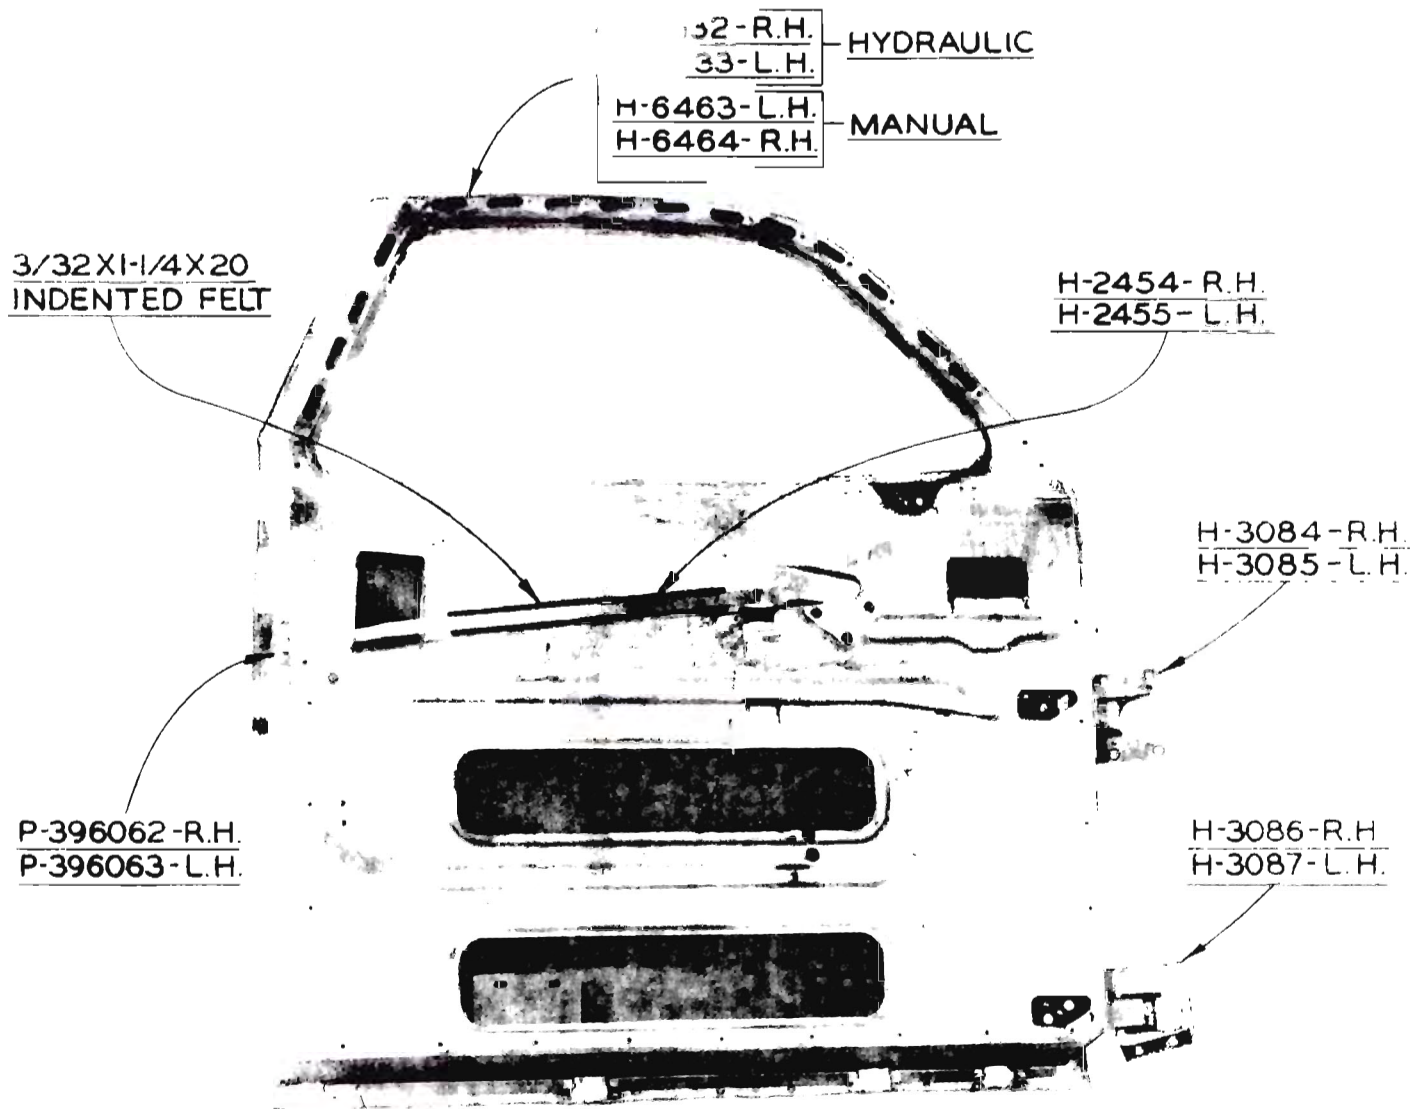

FRONT DOOR ASSY.—IN WHITE—FLOWER CAR

HYDRAULIC
MANUAL