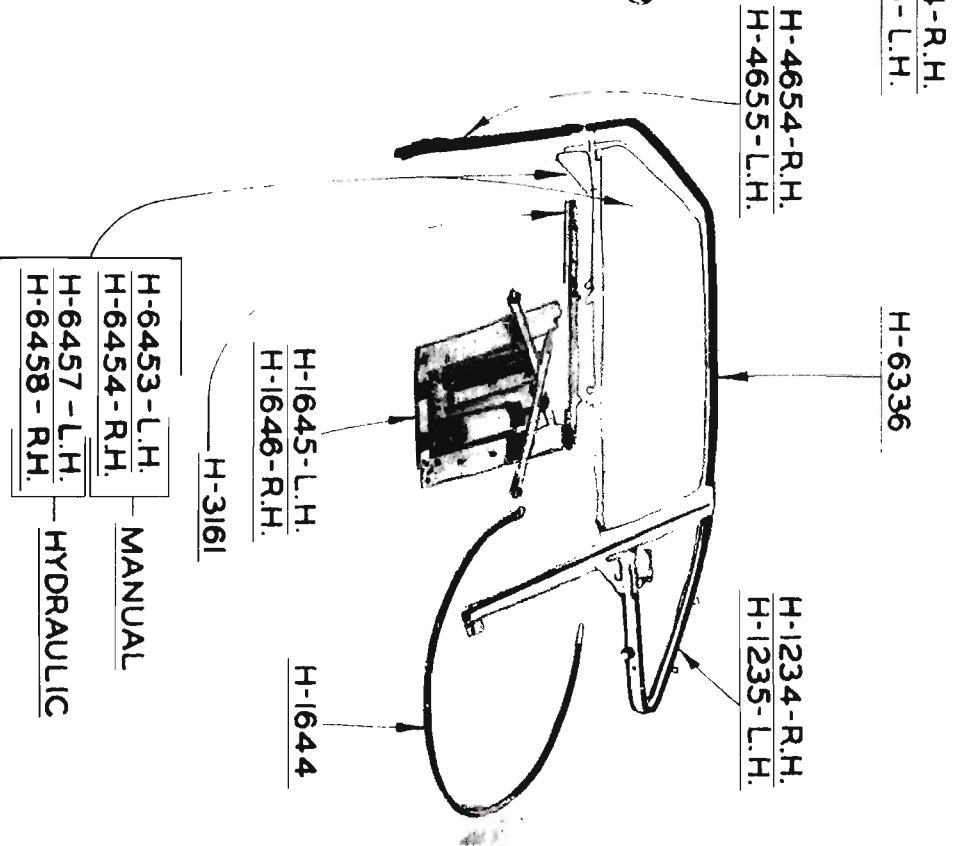

FRONT DOOR GLASS & REGULATOR ASSY.

HYDRAULIC
MANUAL

E.L. & 3-WAY

FRONT DOOR GLASS & REGULATOR ASSY.

HYDRAULIC
MANUAL

FLOWER CAR