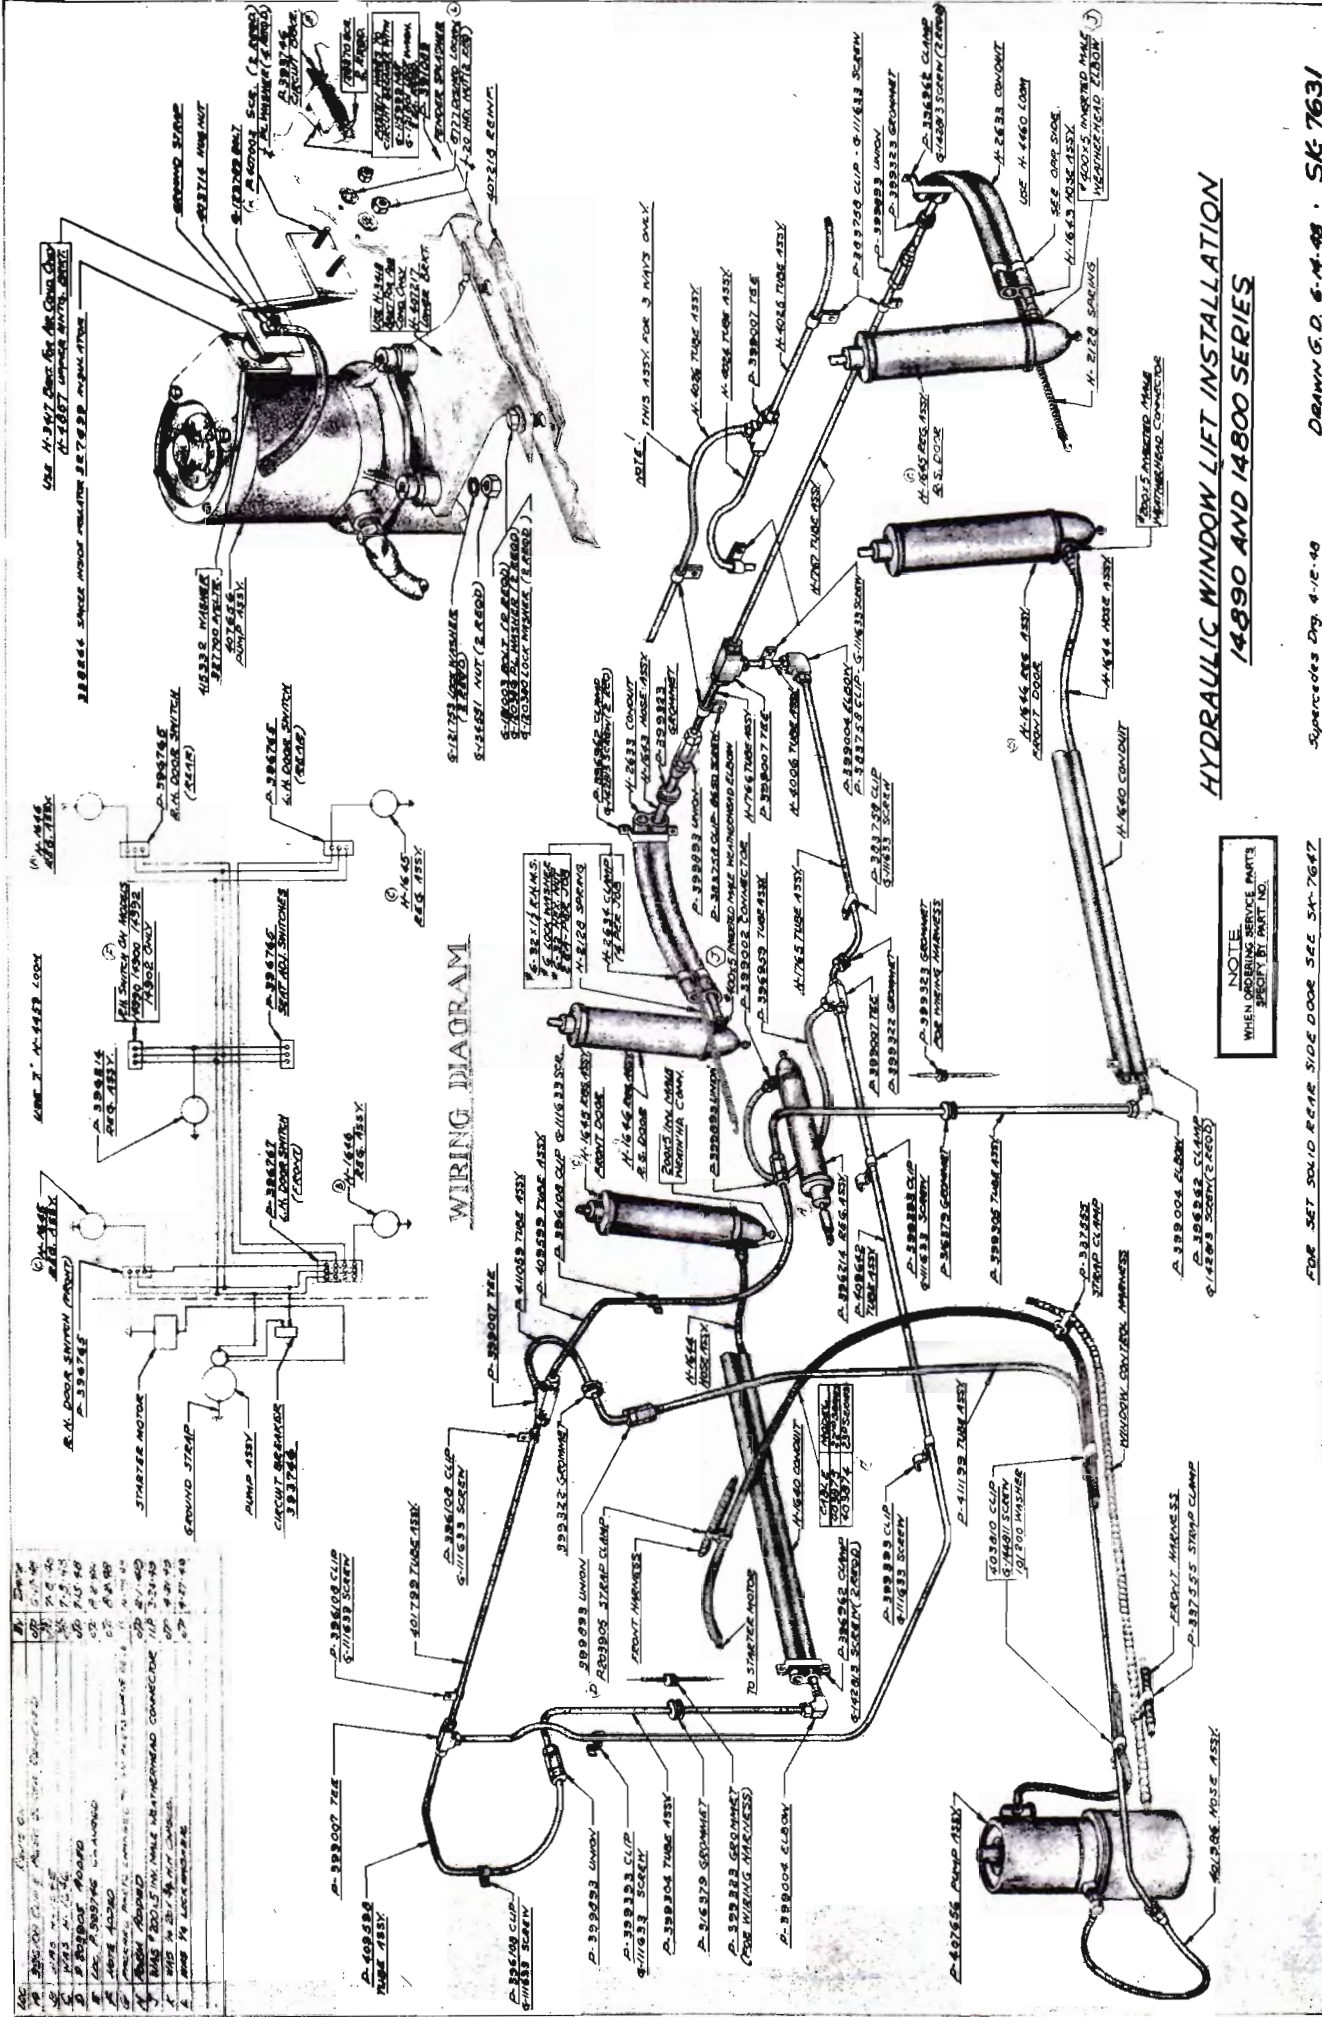

HYDRAULIC WINDOW LIFT INSTALLATION
14890 AND 14800 SERIES

NOTE:
WHEN ORDERING SERVICE PARTS
SPECIFY BY PART NO.

Drawn G.O. S.M. 48 · SK 7631

Supersedes Dwg 4-1-49

FOR SET SOLID REAR SIDE DOOR SEE 3A-7647