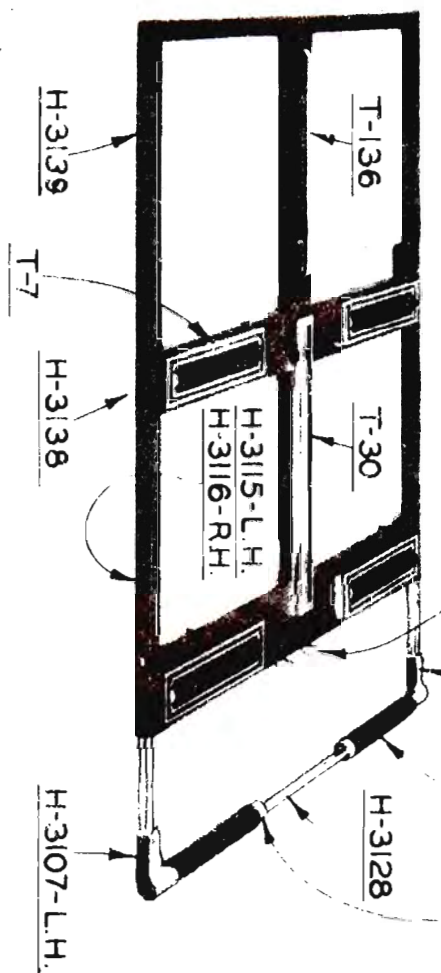

REAR

CASKET RACK ASSY.