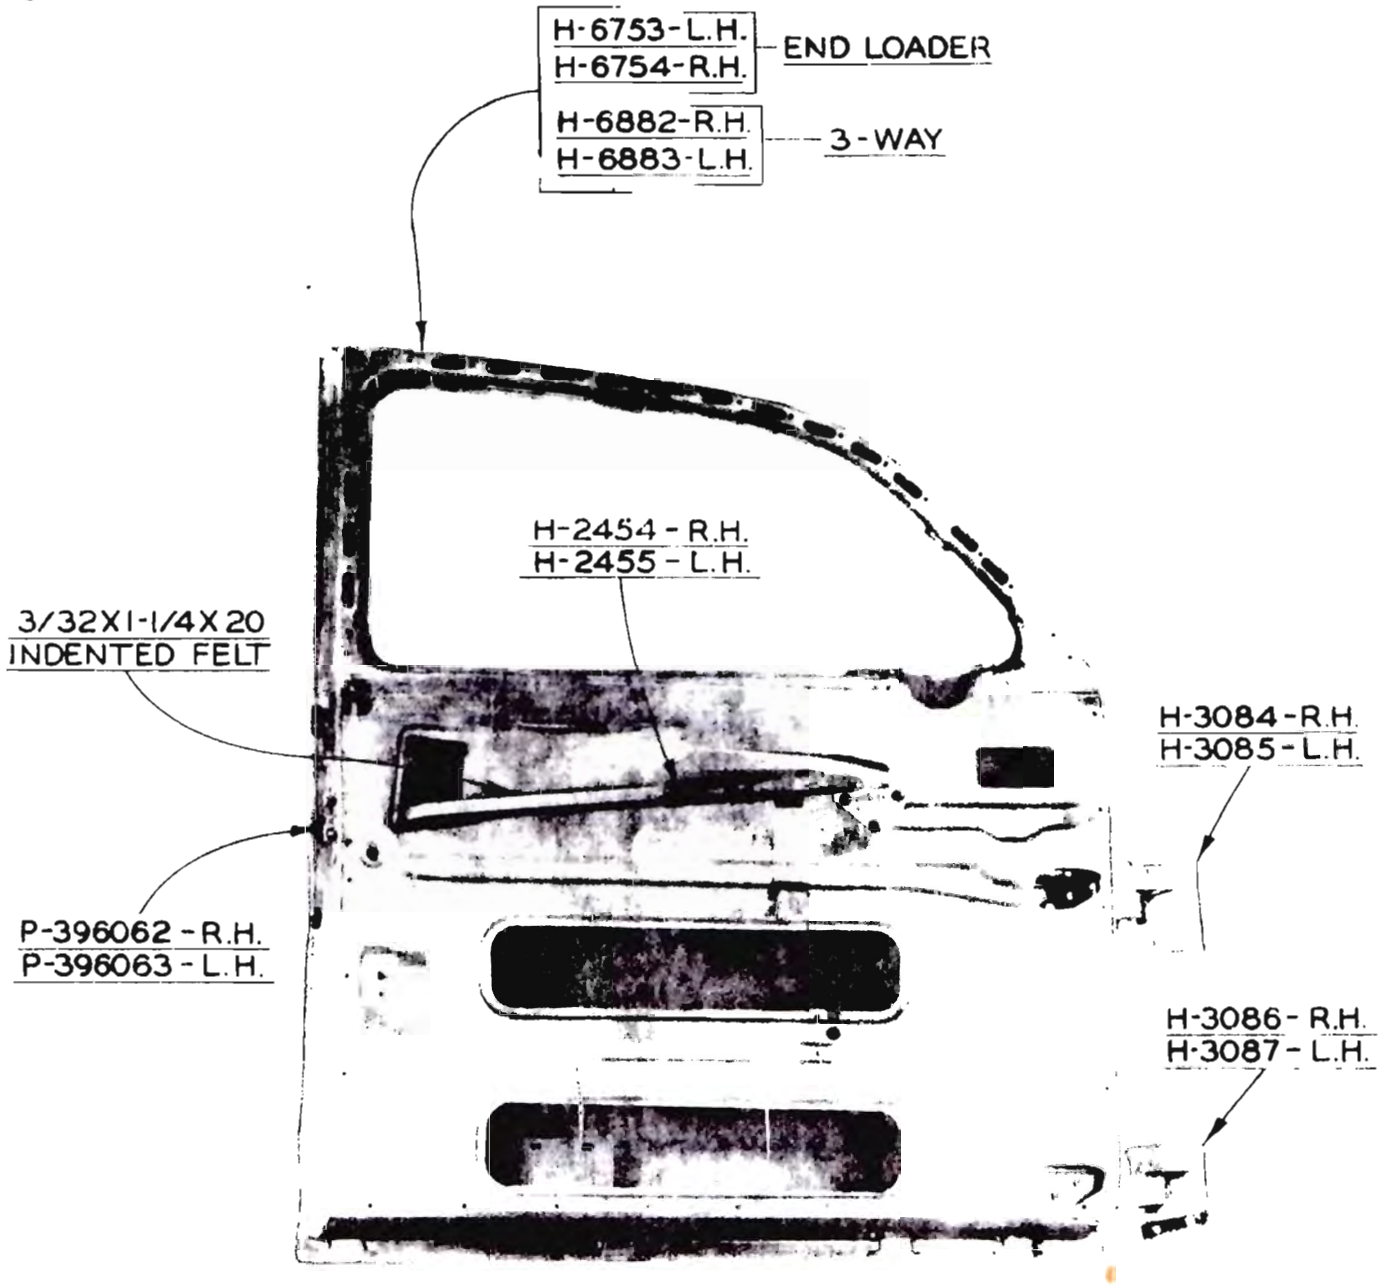

H-3084 R.H.
H-3085 L.H.

H-2454 R.H.
H-2455 L.H.

H-3086 R.H.
H-3087 L.H.

396062 R.H.
396063 L.H.

FRONT DOOR ASSEMBLY - IN WHITE
- HYDRAULIC -

PART NO.	DESCRIPTION	PER CAR
<u>FRONT DOOR ASSEMBLY - IN WHITE - HYDRAULIC</u>		
H-1608	RIGHT - FRONT DOOR ASSY - END LOADER	1
H-1609	LEFT - FRONT DOOR ASSY - END LOADER	1
H-4827	LEFT - FRONT DOOR ASSY - 3-WAY	1
H-4828	RIGHT - FRONT DOOR ASSY - 3-WAY	1
H-3088	DOOR INSULATION PAD	2
H-3084	RIGHT - FRONT DOOR UPPER HINGE ASSY	2
H-3085	LEFT - FRONT DOOR UPPER HINGE ASSY	2
H-3086	RIGHT - FRONT DOOR LOWER HINGE ASSY	2
H-3087	LEFT - FRONT DOOR LOWER HINGE ASSY	2
372391	FRONT DOOR HINGE TO BODY SCREW ASSY	20
3/8-24 X 1-1/8 HEX. HD.	- HINGE TO DOOR CAPSCREW	12
4820-16-01	SHAKEPROOF LOCKWASHER	12
396062	RIGHT - FRONT DOOR LOCK ASSY	1
396063	LEFT - FRONT DOOR LOCK ASSY	1
376109	FRONT DOOR LOCK ASSY SCREW	8
376237	FRONT DOOR LOCK ASSY SCREW	2
H-2454	RIGHT - FRONT DOOR REMOTE CONTROL ASSEMBLY	1
H-2455	LEFT - FRONT DOOR REMOTE CONTROL ASSEMBLY	1
376237	FRONT DOOR REMOTE CONTROL ASSY SCREW	6
3/32 X 1-1/4 X 20	INDENTED FELT	2