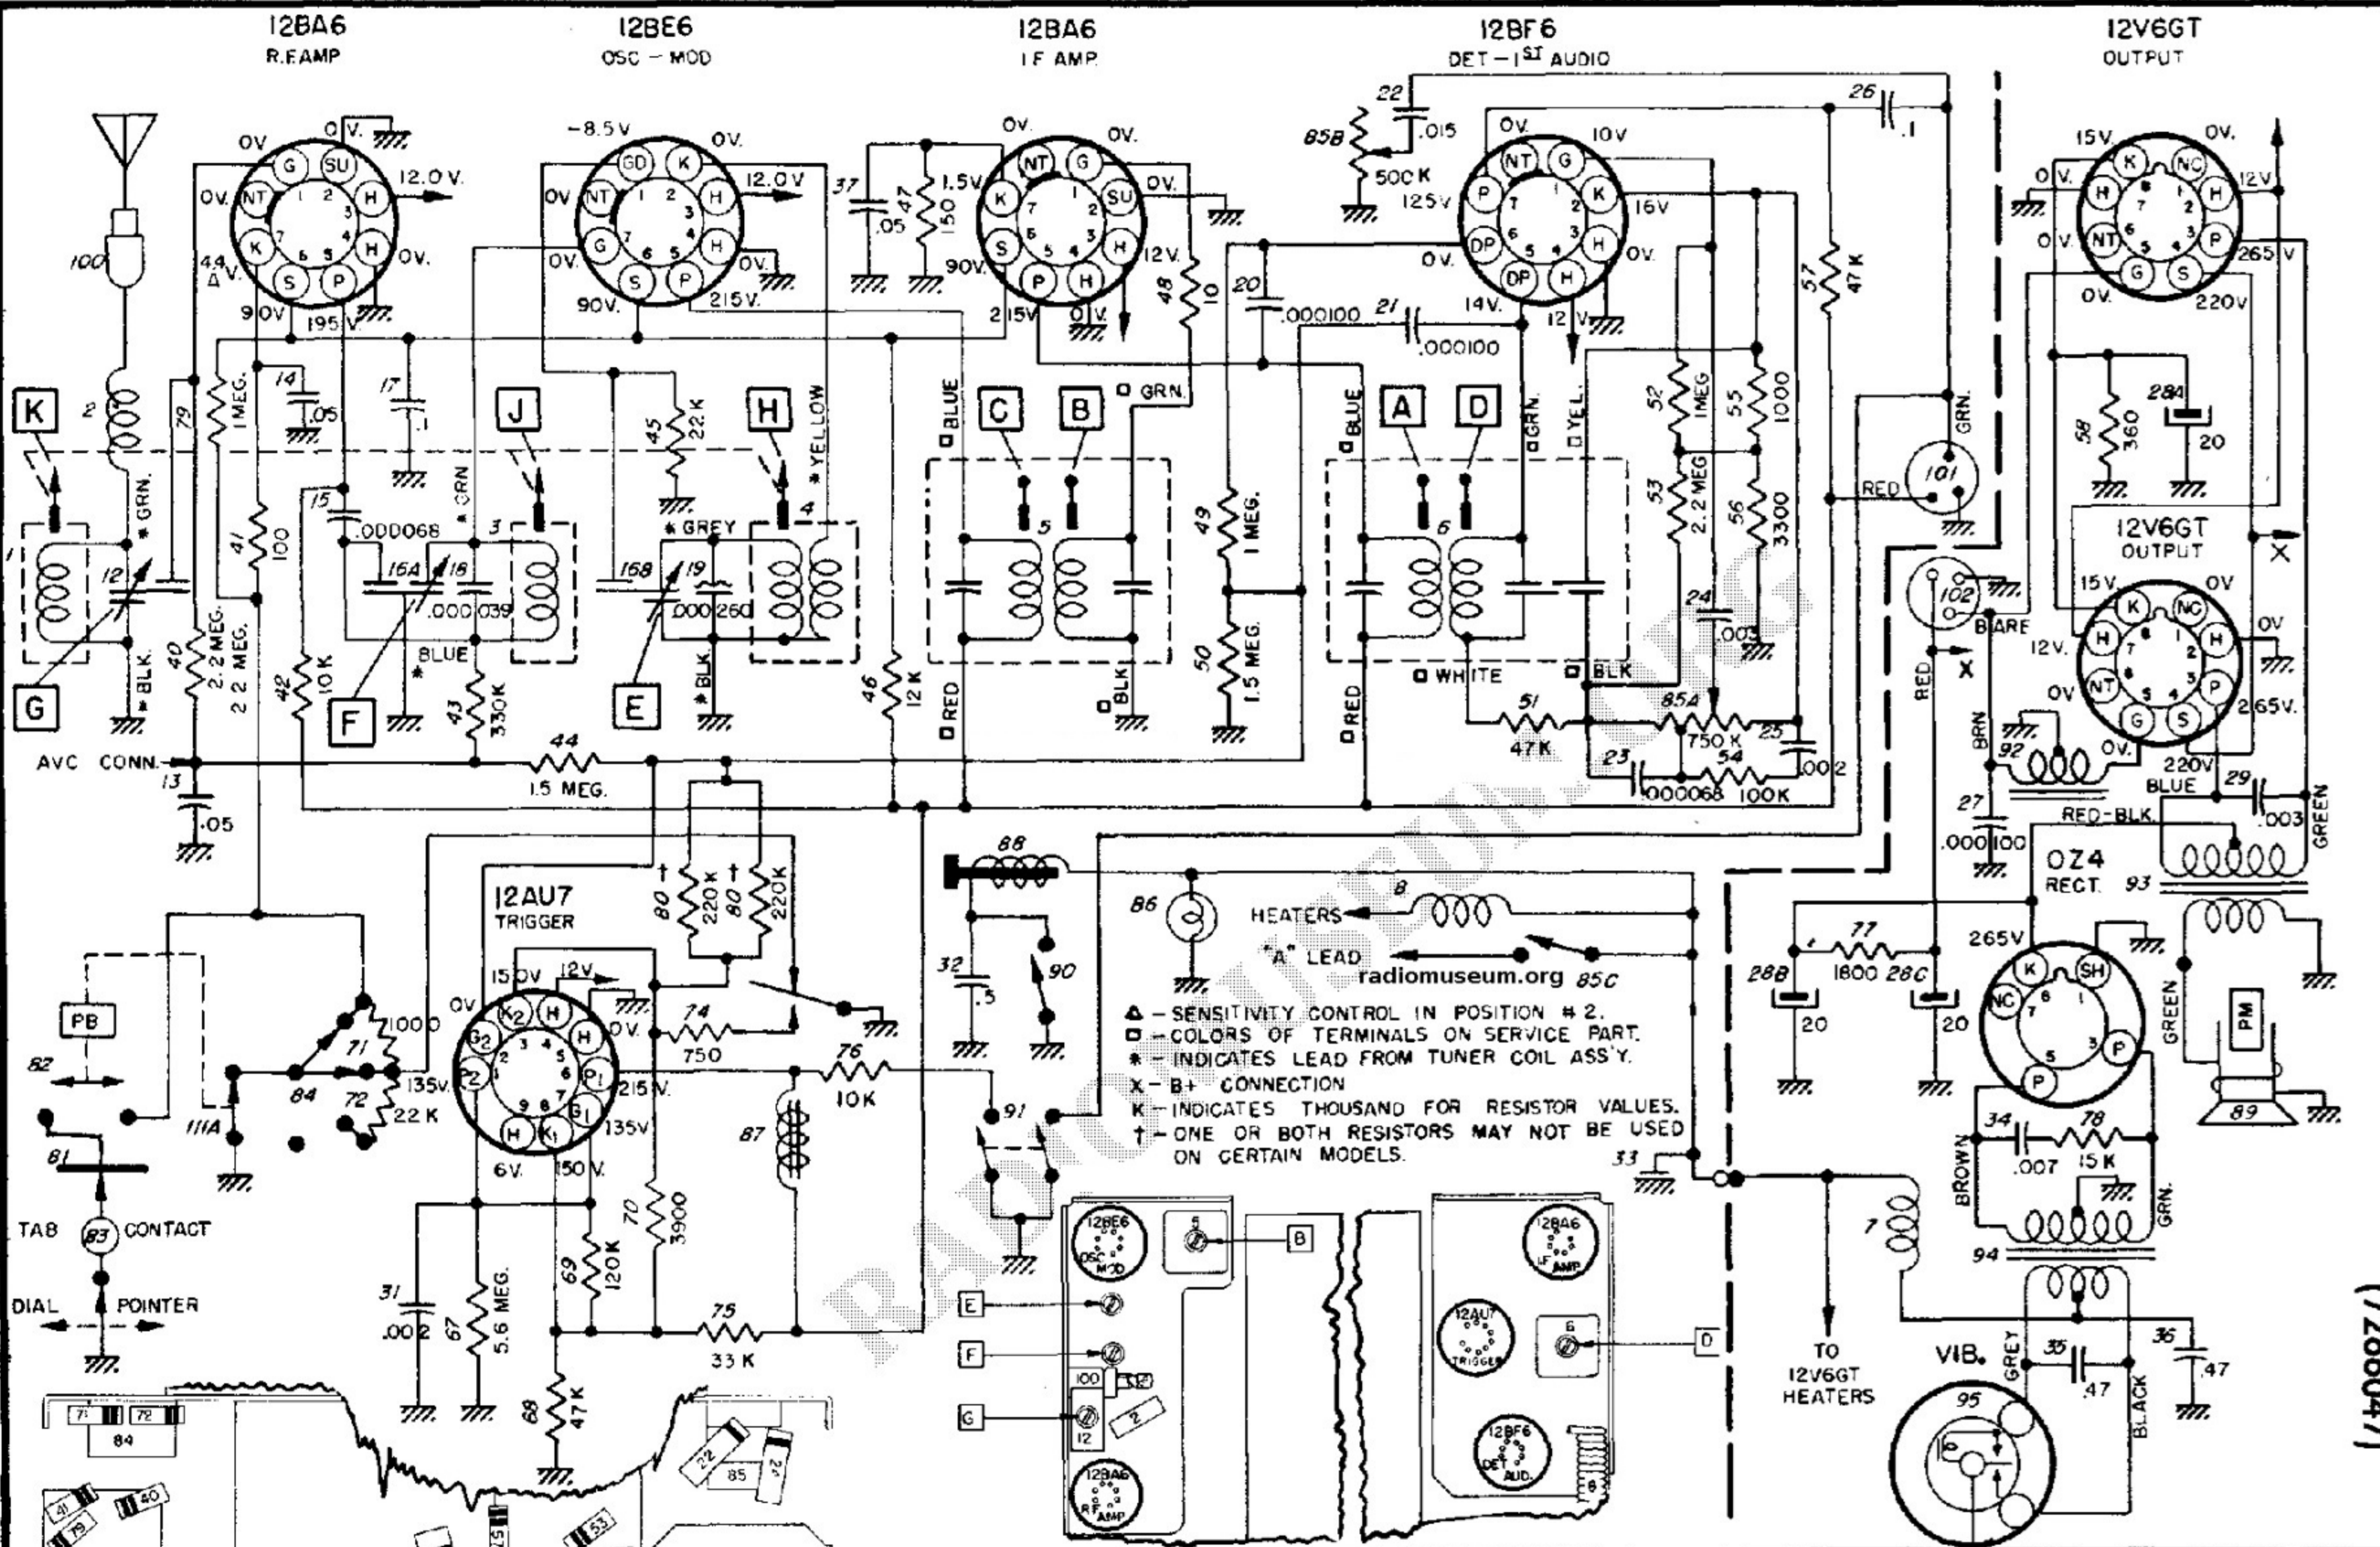

UNITED MOTORS

Packard

472047

472048

Packard

6480488
(7266067)
6480489
(7266047)

Step	Dummy Antenna	Connect To	Signal Generator Frequency	Tune Receiver To	Adjust in Sequence for Output Indicated
1	0.1 Mfd.	12BE6 Grid (Pin 7)	260 KC	High Freq. Stop	A, C, B Max.
2	0.1 Mfd.	12BE6 Grid (Pin 7)	260 KC	High Freq. Stop	D Min.
3	0.000068 Mfd.	Antenna Connector	1615 KC	High Freq. Stop	E, F, G Max.
4	0.000068 Mfd.	Antenna Connector	600 KC	Signal Gen. Signal	J, K Max.
5	0.000068 Mfd.	Antenna Connector	1615 KC	Signal Gen. Signal	F, G Max.